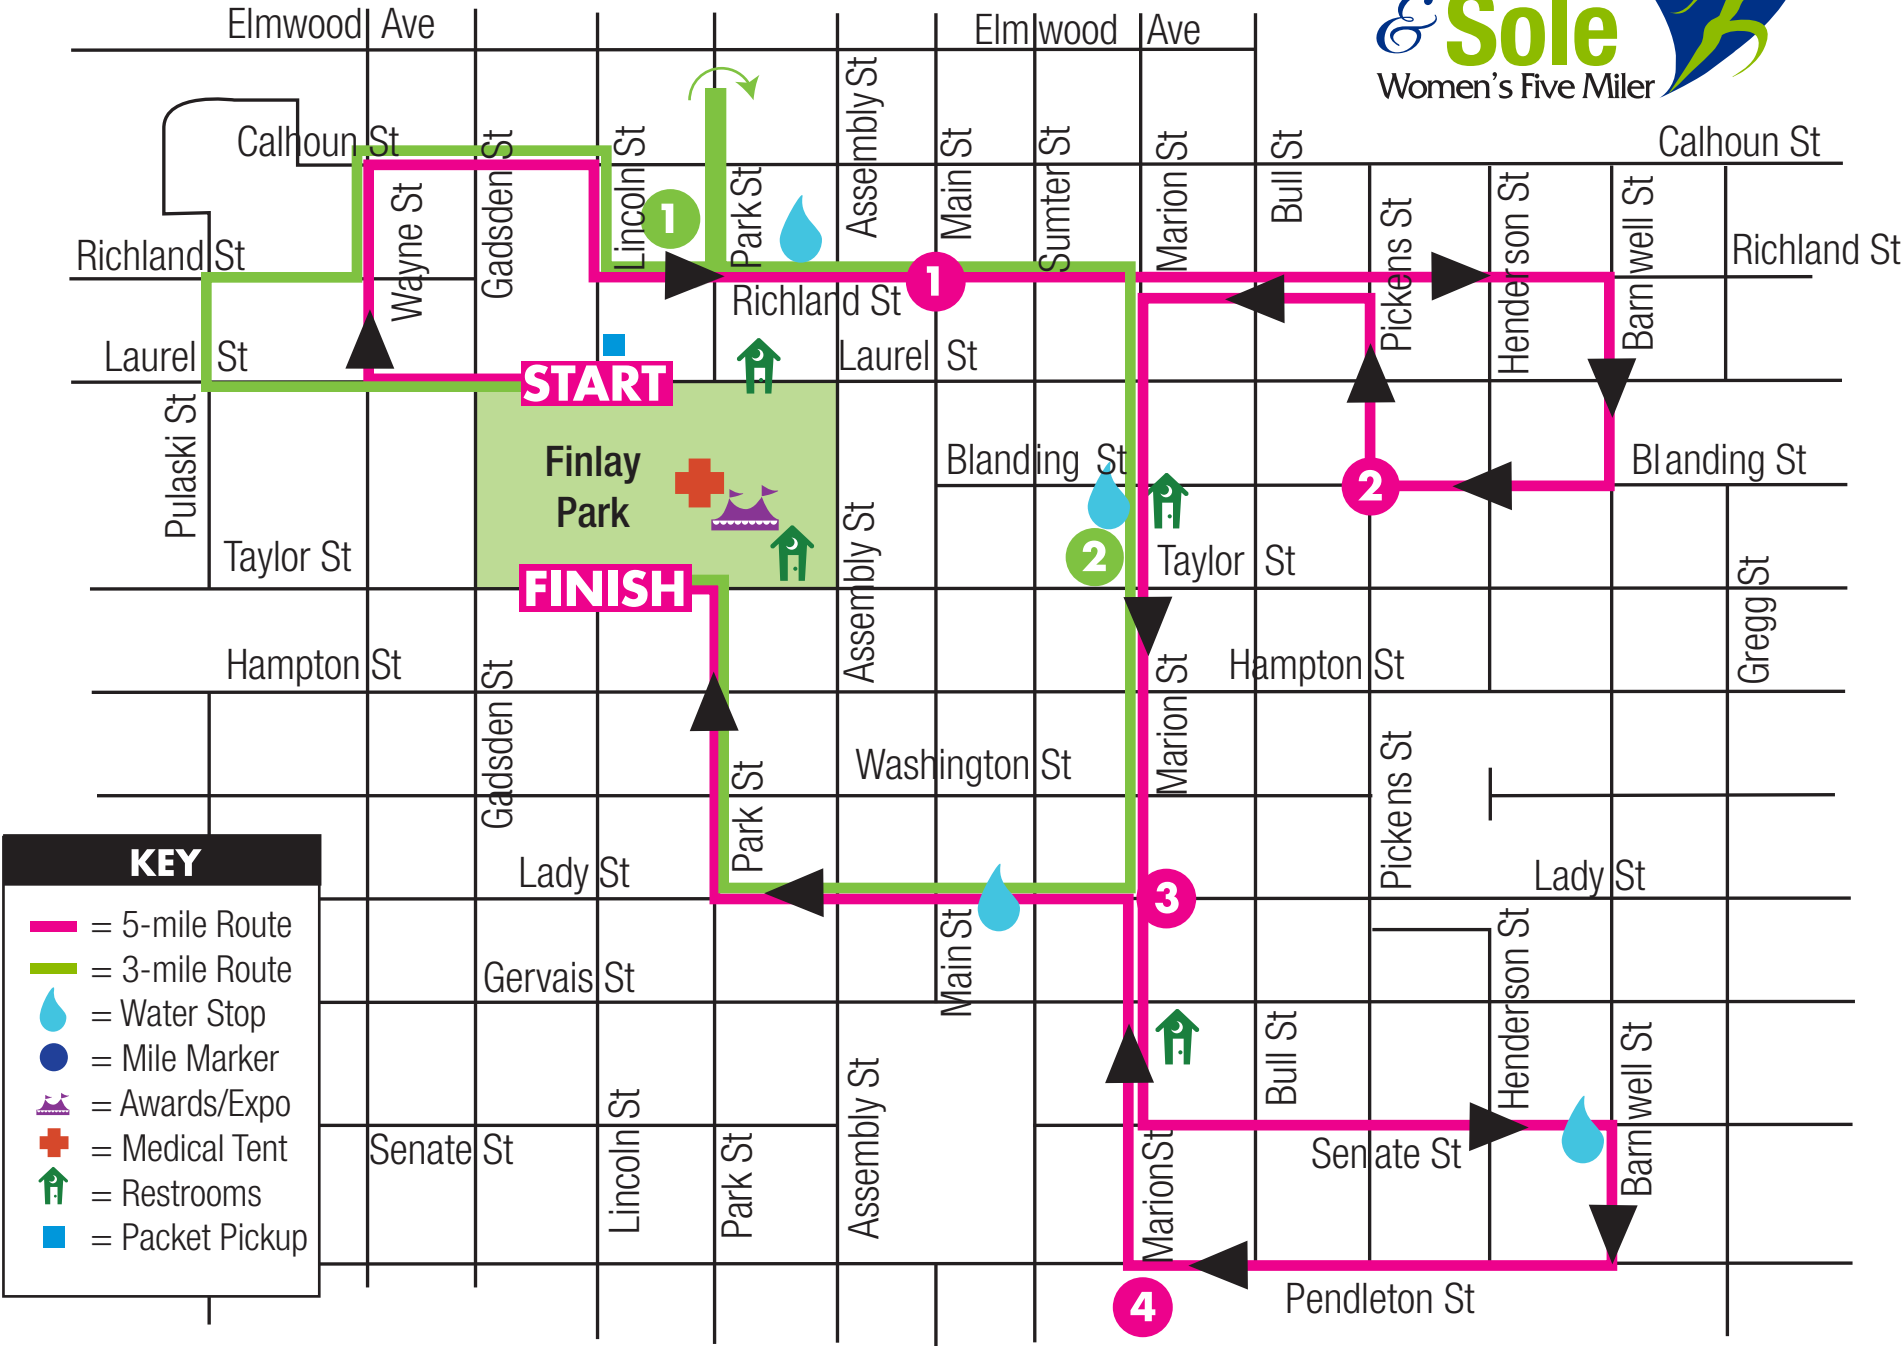

Course Map

KEY	
	= 5-mile Route
	= 3-mile Route
	= Water Stop
	= Mile Marker
	= Awards/Expo
	= Medical Tent
	= Restrooms
	= Packet Pickup